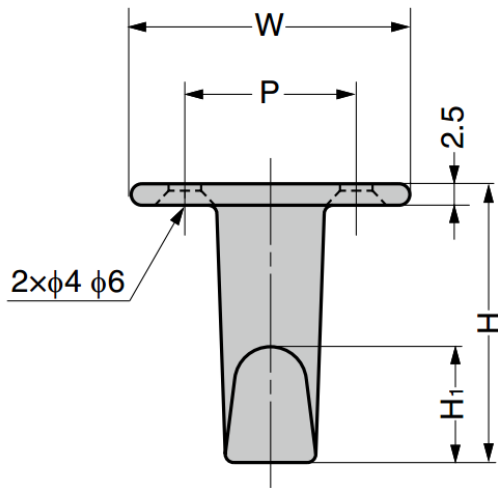

GHJ Stainless Steel Hook

Features

- Available in newly launched matt black colour

Parts Included

- GHJ-20S:** Raised countersunk head wood head screw 3.1×16 (SUS)
- GHJ-30S, GHJ-50S:** Raised countersunk head wood head screw 3.5×16 (SUS)

Part No.	Material	Finish	W	P	H	H ₁	D	D ₁	Load Capacity	
GHJ-20S	Stainless Steel 304	Satin	28	18	27	11	17	13	140 N	14 kg
GHJ-20SBL		Paint / Black								
GHJ-30S		Satin	32.5	20	33	13.5		16		
GHJ-30SBL		Paint / Black								
GHJ-50S		Satin	43.5	30	47	19.6	22	21		
GHJ-50SBL		Paint / Black								