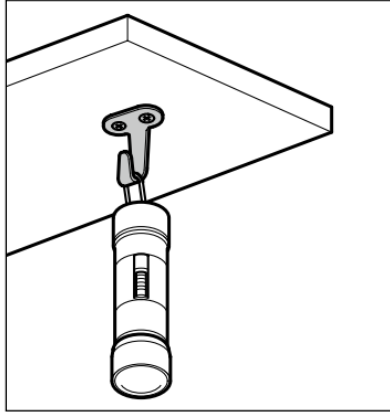

GHJ Stainless Steel Hook

Features

- Available in newly launched matt black colour

Parts Included

- GHJ-20S:** Raised countersunk head wood head screw 3.1×16 (SUS)
- GHJ-30S, GHJ-50S:** Raised countersunk head wood head screw 3.5×16 (SUS)

Part No.	Material	Finish	W	P	H	H ₁	D	D ₁	Load Capacity	
GHJ-20S	Stainless Steel 304	Satin	28	18	27	11	17	13	140 N	14 kg
GHJ-20SBL		Paint / Black								
GHJ-30S		Satin	32.5	20	33	13.5		16		
GHJ-30SBL		Paint / Black								
GHJ-50S		Satin	43.5	30	47	19.6	22	21		
GHJ-50SBL		Paint / Black								